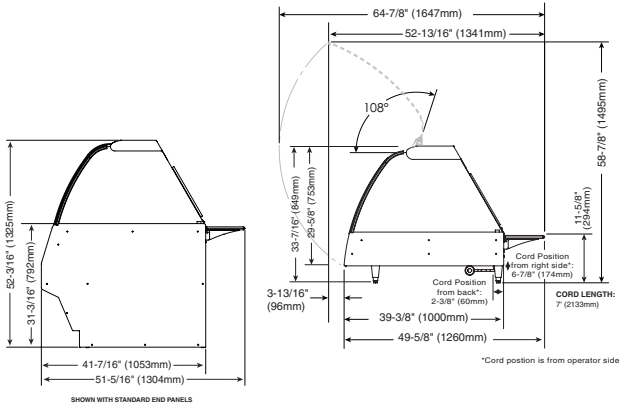

TY2-96 - 96" (2438mm) length

TY2SYS-96* - 96" (2438mm) length, with base

TY2-96/PL - 96" (2438mm) length, 23-3/4" (603mm) self-service opening on left side of case front

TY2SYS-96/PL* - 96" (2438mm) length, 23-3/4" (603mm) with base, self-service opening on left side of case front

TY2-96/PR - 96" (2438mm) length, 23-3/4" (603mm) self-service opening on right side of case front

TY2SYS-96/PR* - 96" (2438mm) length, with base, 23-3/4" (603mm) self-service opening on right side of case front

TY2-96 SERIES TY2SYS-96 SERIES HEATED DISPLAY SYSTEMS

DIMENSIONS (H X W X D)

EXTERIOR, COUNTERTOP MODEL WITH LEGS:

33-7/16" x 96" x 49-5/8" (849mm x 2438mm x 1260mm)

EXTERIOR, WITH BASE, STANDARD PAINTED END PANELS:

52-3/16" x 96" x 51-5/16" (1325mm x 2438mm x 1304mm)

EXTERIOR, WITH BASE, OPTIONAL 1" (25mm) ENDED PANELS:

52-3/16" x 98" x 52" (1325mm x 2489mm x 1322mm)

WELL DIMENSIONS (W X L X D):

27-3/16" x 93-5/16" x 4-1/2" (690mm x 2370mm x 114mm)