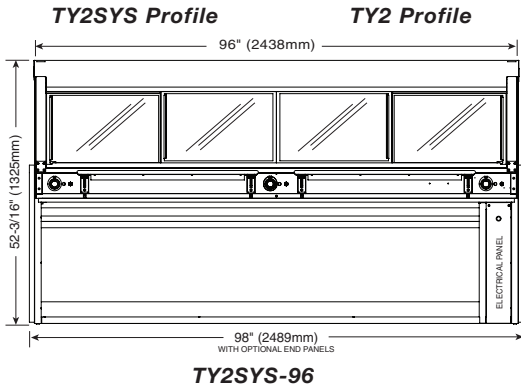

TY2-96 SERIES TY2SYS-96 SERIES HEATED DISPLAY SYSTEMS

DIMENSIONS (H X W X D)

EXTERIOR, COUNTERTOP MODEL WITH LEGS:

33-7/16" x 96" x 49-5/8" (849mm x 2438mm x 1260mm)

EXTERIOR, WITH BASE, STANDARD PAINTED END PANELS:

52-3/16" x 96" x 51-5/16" (1325mm x 2438mm x 1304mm)

EXTERIOR, WITH BASE, OPTIONAL 1" (25mm) ENDED PANELS:

52-3/16" x 98" x 52" (1325mm x 2489mm x 1322mm)

WELL DIMENSIONS (W X L X D):

27-3/16" x 93-5/16" x 4-1/2" (690mm x 2370mm x 114mm)

ELECTRICAL

VOLTAGE	PHASE	CYCLE/HZ	AMPS	KW	
120/208-240	1	50/60	21.7	5.2	NEMA L14-30P 30A, 250V PLUG
208	1	50/60	18.8	3.9	(PLUG - COUNTERTOP ONLY; TERMINAL BLOCK - SYSTEM)
240	1	50/60	21.7	5.2	(PLUG - COUNTERTOP ONLY; TERMINAL BLOCK - SYSTEM)
230	1	50/60	24.3	5.6	BARE END, NO PLUG (COUNTERTOP ONLY) (TERMINAL BLOCK - SYSTEM)
380-415	3	50/60	12.5	6.0	
380	3	50/60	10.8	4.5	BARE END, NO PLUG (COUNTERTOP ONLY) (TERMINAL BLOCK - SYSTEM)
415	3	50/60	12.5	6.0	

PAN CONFIGURATION*

PAN SIZE	DIMENSIONS	QTY.
FULL-SIZE & ONE-THIRD**:	12" x 20" x 2-1/2" (GN 1/1)	7
	12" x 6" x 2-1/2" (GN 1/3)	7
HALF-SIZE & ONE-THIRD**:	12" x 10" x 2-1/2" (GN 1/2)	14
	12" x 6" x 2-1/2" (GN 1/3)	7
FULL-SIZE SHEET PANS:	18" x 26" x 1"	4
MAX. CAPACITY/VOLUME:	112 lbs (51 kg) 70 qts (84 L)	

* Pans are not included with display case.

** Will also accept 4" (100mm) deep pans.

INSTALLATION REQUIREMENTS

Display case must be installed level. The display case must not be installed in any area where it may be affected by steam, grease, dripping water, high temperatures, or any other severely adverse conditions.

Do not install a heated display case near a cold air source such as a freezer, air conditioning vents, or in any area where outside air fluctuation can affect performance.

WEIGHT

MODEL	NET	SHIP
TY2-96	501 lb (227 kg)	610 lb (277 kg)
TY2SYS-96	735 lb (333 kg)	1005 lb (456 kg)
TY2-96/PL; /PR	575 lb (260 kg)	685 lb (311 kg)
TY2SYS-96/PL; /PR	810 lb (367 kg)	1005 lb (456 kg)

CRATED DIMENSIONS: L X W X H

TY2-96: 104" x 50" x 45" (2642mm x 1270mm x 1143mm)

TY2SYS-96: 104" x 50" x 60" (2642mm x 1270mm x 1524mm)

SPECIFICATIONS

- Fourteen (14) overhead lights in three (3) light zones.
- Three (3) base heat zones with three (3) adjustable thermostats with a range of 1 through 10, and three (3) heat-on indicator lights.
- Four (4) tinted, reflective, tempered glass sliding doors on operator side.
- Two (2) 10" x 36" (254mm x 914mm) operator-side work shelves.
- Self-serve models 96/PL and 96/PR have a self-serve pan insert 21-5/8" x 26-7/16" x 2" (549mm x 672mm x 51mm) and includes one (1) Wire Pan Grid.

ACCESSORIES

SEAMLESSLY CONNECT MULTIPLE UNITS		SHEET PAN DIVIDER BAR PACKAGE	
☐ BUTTING KIT, COUNTERTOP	5015250	☐ FULL-SERVICE	5002805
☐ BUTTING KIT, SYSTEM	5009001	☐ SELF-SERVICE LEFT-SIDE OR RIGHT-SIDE OF CASES	5002806
☐ CARVING STATION	5001874	☐ THERMOSTAT GUARD COVER PLATE	5007660
☐ PLATFORM SCALE (SPECIFY RIGHT-HAND OR LEFT-HAND)	55265	☐ WORK SHELF WITH GRAVY LANE	5005640