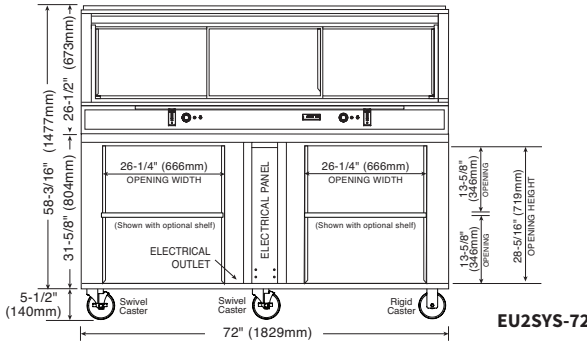

EU2SYS Profile

EU2SYS-72

Installation Requirements

Display case must be installed level. The display case must not be installed in any area where it may be affected by steam, grease, dripping water, high temperatures, or any other severely adverse conditions.

Do not install a heated display case near a cold air source such as a freezer, air conditioning vents, or in any area where outside air fluctuation can affect performance.

Weight(EST.)

Model	Net	Ship
EU2SYS-72	549 lb (249 kg)	595 lb (270 kg)
EU2SYS-72/P	549 lb (249 kg)	595 lb (270 kg)
EU2SYS-72/PL/PR	549 lb (249 kg)	595 lb (270 kg)

Crated dimensions: L x W x H

45" x 85" x 75" (1143mm x 2159mm x 1905mm)

Dimensions (H X W X D)

Exterior, with base:

58-3/16" x 72" x 44-5/16" (1477mm x 1829mm x 1125mm)

Well dimensions (W x L x D):

27-3/16" x 69-5/16" x 4-1/2" (690mm x 1760mm x 114mm)

Electrical

V	Ph	Hz	A	kW	
120/208-240	1	50/60	18.8	4.5	
208	1	50/60	16.3	3.4	Bare end, no plug
240	1	50/60	18.8	4.5	
230	1	50/60	18.3	4.2	Bare end, no plug
380-415	3	50/60	9.2	4.4	
380	3	50/60	8.0	3.3	Bare end, no plug
415	3	50/60	9.2	4.4	

Pan Configuration*

Pan Size	Dimensions	Qty.
Full-size & one-third**:	12" x 20" x 2-1/2" (GN 1/1)	5
	12" x 6" x 2-1/2" (GN 1/3)	5
Half-size & one-third**:	12" x 10" x 2-1/2" (GN 1/2)	10
	12" x 6" x 2-1/2" (GN 1/3)	5
Full-size sheet pans:	18" x 26" x 1"	3
Max. Capacity/Volume:	80 lbs (36 kg) 50 qts (60 L)	

* Pans are not included with display case.

** Will also accept 4" (100mm) deep pans.

Specifications

- Ten (10) overhead lights with two (2) light zones.
- Two (2) base heat zones with two (2) adjustable thermostats with a range of 1 through 10, and two (2) heat-on indicator lights.
- Three (3) tinted, reflective, tempered glass sliding doors on operator side.
- One (1) 10" x 60" (254mm x 1524mm) operator-side work shelf.
- Self-serve model 72/P has a self-serve pan insert 26-7/16" x 69-3/16" x 2" (672mm x 1757mm x 51mm) and includes three (3) Wire Pan Grids.
- Self-serve models 72/PL and 72/PR have a self-serve pan insert 21-5/8" x 26-7/16" x 2" (549mm x 672mm x 51mm) and includes one (1) Wire Pan Grid.

Accessories

☐ Carving Station	5001874	☐ Sheet Pan Divider Bar Package	
☐ Casters, plate (Includes 2 - 5" (127mm) rigid and 2 - 5" (127mm), swivel with brake)	4007	☐ Full-service	5002803
Platform Scale (customer side)		☐ Self-service left-side or right-side of cases	5002804
☐ Left-hand	5001308	☐ Shelf, Stainless Steel	5005786
☐ Right-hand	5001307	☐ Thermostat Guard Cover Plate	5007660
☐ Pan Insert, Self-Service 4" (102mm) deep	1001991	☐ Work Shelf with Gravy Lane	5005639

Архангельск (8182)63-90-72
Астана (7172)727-132
Астрахань (8512)99-46-04
Барнаул (3852)73-04-60
Белгород (4722)40-23-64
Брянск (4832)59-03-52
Владивосток (423)249-28-31
Волгоград (844)278-03-48
Вологда (8172)26-41-59
Воронеж (473)204-51-73
Екатеринбург (343)384-55-89
Иваново (4932)77-34-06