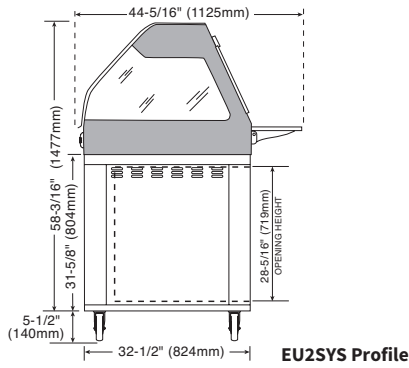

EU2SYS-72 Series Heated Display Systems