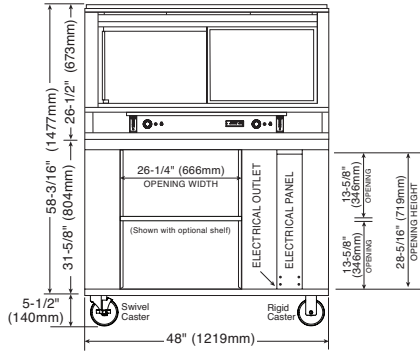

EU2SYS-48 Profile

EU2SYS-48

Installation Requirements

Display case must be installed level. The display case must not be installed in any area where it may be affected by steam, grease, dripping water, high temperatures, or any other severely adverse conditions.

Do not install a heated display case near a cold air source such as a freezer, air conditioning vents, or in any area where outside air fluctuation can affect performance.

Weight

Model	Net	Ship
EU2SYS-48	397 lb (180 kg)	472 lb (214 kg)
EU2SYS-48/P	397 lb (180 kg)	472 lb (214 kg)

Crated dimensions: L x W x H

45" x 52" x 82" (1143mm x 1321mm x 2083mm)

Dimensions (H x W x D)

Exterior, with base:

58-3/16" x 48" x 44-5/16" (1477mm x 1219mm x 1125mm)

Well dimensions (W x L x D):

27-3/16" x 45-5/16" x 4-1/2" (690mm x 1151mm x 114mm)

Electrical

V	P	Hz	A	kW	
120/208-240	1	50/60	13.8	3.3	Bare end, no plug
208	1	50/60	12.0	2.5	
240	1	50/60	13.8	3.3	
230	1	50/60	12.6	2.9	Bare end, no plug

Pan Configuration*

Pan Size	Dimensions	Qty.
Full-Size & One-Third**:	12" X 20" X 2-1/2" (GN 1/1)	3
	12" X 6" X 2-1/2" (GN 1/3)	3
Half-Size & One-Third**:	12" X 10" X 2-1/2" (GN 1/2)	6
	12" X 6" X 2-1/2" (GN 1/3)	3
Full-Size Sheet Pans:	18" X 26" X 1"	2
Max. Capacity/Volume:	48 lbs (22 kg) 30 qts (36 L)	

* Pans are not included with display case.

** Will also accept 4" (100mm) deep pans.

Specifications

- Six (6) overhead lights with two (2) light zones.
- Two (2) base heat zones with two (2) adjustable thermostats with a range of 1 through 10, and two (2) heat-on indicator lights.
- Two (2) tinted, reflective, tempered glass sliding doors on operator side.
- One (1) 10" x 36" (254mm x 914mm) operator-side work shelf.
- Self-serve model 48/P has a self-serve pan insert 26-7/16" x 45-3/16" x 2" (672mm x 1148mm x 51mm) and includes two (2) Wire Pan Grids.

Accessories

☐ Carving station	5001874	☐ Sheet pan divider bar package	5002802
☐ Casters, plate (Includes 2 - 5" (127mm) rigid and 2 - 5" (127mm), swivel with brake)	4007	☐ Shelf, stainless steel	5005786
☐ Pan insert, self-service 4" (102mm) deep	1001990	☐ Thermostat guard cover plate	5007660
☐ Platform scale (customer side)		☐ Work shelf with gravy lane	5005638
☐ Left-hand	5001308		
☐ Right-hand	5001307		

Архангельск (8182)63-90-72
Астана (7172)727-132
Астрахань (8512)99-46-04
Барнаул (3852)73-04-60
Белгород (4722)40-23-64
Брянск (4832)59-03-52
Владивосток (423)249-28-31
Волгоград (844)278-03-48
Вологда (8172)26-41-59
Воронеж (473)204-51-73
Екатеринбург (343)384-55-89
Иваново (4932)77-34-06

Ижевск (3412)26-03-58
Иркутск (395)279-98-46
Казань (843)206-01-48
Калининград (4012)72-03-81
Калуга (4842)92-23-67
Кемерово (3842)65-04-62
Киров (8332)68-02-04
Краснодар (861)203-40-90
Красноярск (391)204-63-61
Курск (4712)77-13-04
Липецк (4742)52-20-81
Киргизия (996)312-96-26-47