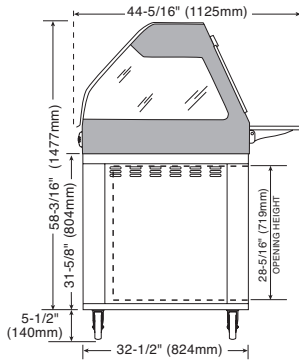

EU2SYS-48 Series Heated Display Systems