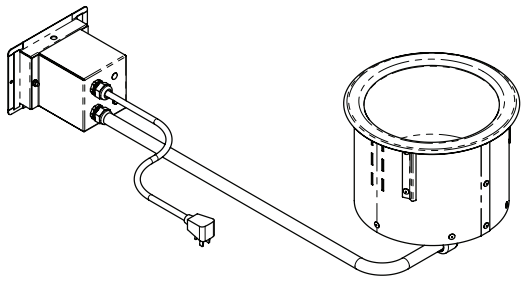

Drop-In Hot Food Round (Soup) Well **700-RW**

Electrical							
V	Ph	Hz	A	kW	Cord & plug		
120	1	50/60	3.8	.45		NEMA 5-15P 15A- 125V plug	
208-240	1	50/60	1.6-1.9	.34-.45		NEMA 6-15P 15A - 250V plug	
230	1	50/60	1.8	.41	Plugs rated 250V		
	CEE 7/7			CH2-16P			BS 1363

Dimensions: H x W x D	
Exterior:	9" x 10-7/8" x 10-7/8" (229mm x 277mm x 277mm)
Counter cutout:	10-1/4" (260mm) Diameter
Control box cutout:	5-5/16" x 4-1/2" x 11-9/16" (114mm x 133mm x 294mm)

Clearance Requirements	
Bottom	6" (152mm)
Sides	6" (152mm)

Product Capacity
Max. volume: 7 qt. (6.6 L)

Installation Requirements
Unit must be installed level and must not be installed in any area where it may be directly affected by steam, grease, dripping water, high temperatures, or any other severely adverse conditions.
- Countertop material must withstand temperatures up to 200°F (93°C).
- A stainless steel heat shield is recommended if the area under the unit is used for storage.

Weight*	
Net weight:	10 lbs (5 kg)
Ship weight:	14 lbs (6 kg)
Carton dimensions: (L x W x H)	15-7/8" x 15-7/8" x 15-5/8" (403mm x 403mm x 397mm)

Архангельск (8182)63-90-72
Астана (7172)727-132
Астрахань (8512)99-46-04
Барнаул (3852)73-04-60
Белгород (4722)40-23-64
Брянск (4832)59-03-52
Владивосток (423)249-28-31
Волгоград (844)278-03-48
Вологда (8172)26-41-59
Воронеж (473)204-51-73
Екатеринбург (343)384-55-89
Иваново (4932)77-34-06

Ижевск (3412)26-03-58
Иркутск (395)279-98-46
Казань (843)206-01-48
Калининград (4012)72-03-81
Калуга (4842)92-23-67
Кемерово (3842)65-04-62
Киров (8332)68-02-04
Краснодар (861)203-40-90
Красноярск (391)204-63-61
Курск (4712)77-13-04
Липецк (4742)52-20-81
Киризия (996)312-96-26-47

Магнитогорск (3519)55-03-13
Москва (495)268-04-70
Мурманск (8152)59-64-93
Набережные Челны (8552)20-53-41
Нижний Новгород (831)429-08-12
Новокузнецк (3843)20-46-81
Новосибирск (383)227-86-73
Омск (3812)21-46-40
Орел (4862)44-53-42
Оренбург (3532)37-68-04
Пенза (8412)22-31-16
Казахстан (772)734-952-31

Пермь (342)205-81-47
Ростов-на-Дону (863)308-18-15
Рязань (4912)46-61-64
Самара (846)206-03-16
Санкт-Петербург (812)309-46-40
Саратов (845)249-38-78
Севастополь (8692)22-31-93
Симферополь (3652)67-13-56
Смоленск (4812)29-41-54
Сочи (862)225-72-31
Ставрополь (8652)20-65-13
Таджикистан (992)427-82-92-69

Сургут (3462)77-98-35
Тверь (4822)63-31-35
Томск (3822)98-41-53
Тула (4872)74-02-29
Тюмень (3452)66-21-18
Ульяновск (8422)24-23-59
Уфа (347)229-48-12
Хабаровск (4212)92-98-04
Челябинск (351)202-03-61
Череповец (8202)49-02-64
Ярославль (4852)69-52-93