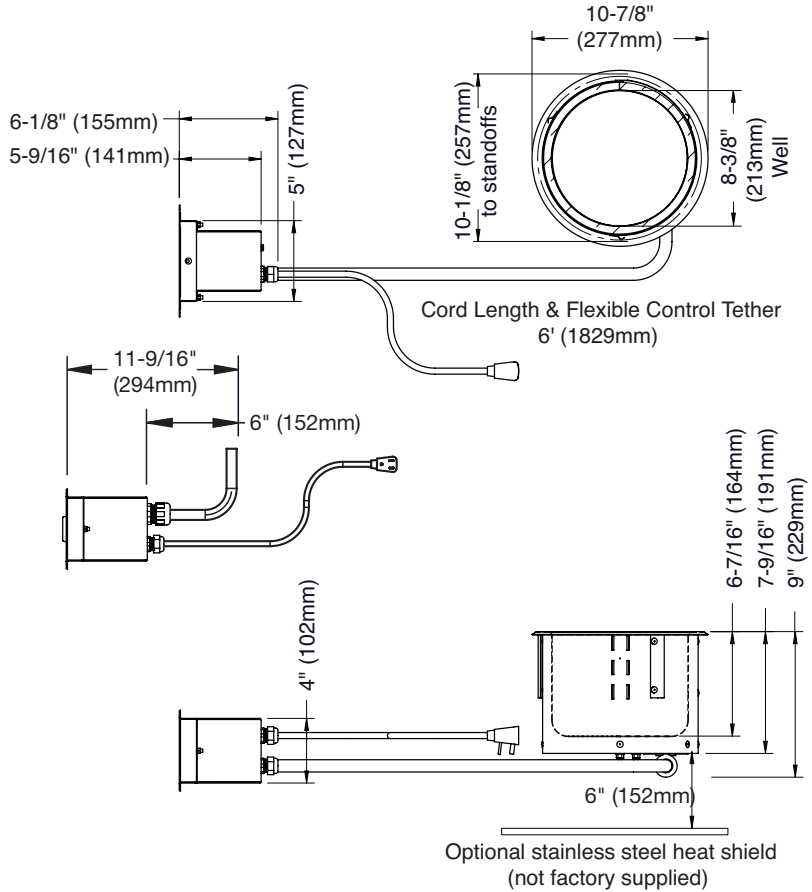

Drop-In Hot Food Round (Soup) Well **700-RW**

Electrical							
V	Ph	Hz	A	kW	Cord & plug		
120	1	50/60	3.8	.45		NEMA 5-15P 15A- 125V plug	
208-240	1	50/60	1.6-1.9	.34-.45		NEMA 6-15P 15A - 250V plug	
230	1	50/60	1.8	.41	Plugs rated 250V		
	CEE 7/7			CH2-16P			BS 1363

Dimensions: H x W x D	
Exterior:	9" x 10-7/8" x 10-7/8" (229mm x 277mm x 277mm)
Counter cutout:	10-1/4" (260mm) Diameter
Control box cutout:	5-5/16" x 4-1/2" x 11-9/16" (114mm x 133mm x 294mm)

Clearance Requirements	
Bottom	6" (152mm)
Sides	6" (152mm)

Product Capacity
Max. volume: 7 qt. (6.6 L)

Installation Requirements
Unit must be installed level and must not be installed in any area where it may be directly affected by steam, grease, dripping water, high temperatures, or any other severely adverse conditions.
- Countertop material must withstand temperatures up to 200°F (93°C).
- A stainless steel heat shield is recommended if the area under the unit is used for storage.

Weight*	
Net weight:	10 lbs (5 kg)
Ship weight:	14 lbs (6 kg)
Carton dimensions: (L x W x H)	15-7/8" x 15-7/8" x 15-5/8" (403mm x 403mm x 397mm)

Архангельск (8182)63-90-72
Астана (7172)727-132
Астрахань (8512)99-46-04
Барнаул (3852)73-04-60
Белгород (4722)40-23-64
Брянск (4832)59-03-52
Владивосток (423)249-28-31
Волгоград (844)278-03-48
Вологда (8172)26-41-59
Воронеж (473)204-51-73
Екатеринбург (343)384-55-89
Иваново (4932)77-34-06

Ижевск (3412)26-03-58
Иркутск (395)279-98-46
Казань (843)206-01-48
Калининград (4012)72-03-81
Калуга (4842)92-23-67
Кемерово (3842)65-04-62
Киров (8332)68-02-04
Краснодар (861)203-40-90
Красноярск (391)204-63-61
Курск (4712)77-13-04
Липецк (4742)52-20-81
Киризия (996)312-96-26-47

Магнитогорск (3519)55-03-13
Москва (495)268-04-70
Мурманск (8152)59-64-93
Набережные Челны (8552)20-53-41
Нижний Новгород (831)429-08-12
Новокузнецк (3843)20-46-81
Новосибирск (383)227-86-73
Омск (3812)21-46-40
Орел (4862)44-53-42
Оренбург (3532)37-68-04
Пенза (8412)22-31-16
Казахстан (772)734-952-31

Пермь (342)205-81-47
Ростов-на-Дону (863)308-18-15
Рязань (4912)46-61-64
Самара (846)206-03-16
Санкт-Петербург (812)309-46-40
Саратов (845)249-38-78
Севастополь (8692)22-31-93
Симферополь (3652)67-13-56
Смоленск (4812)29-41-54
Сочи (862)225-72-31
Ставрополь (8652)20-65-13
Таджикистан (992)427-82-92-69

Сургут (3462)77-98-35
Тверь (4822)63-31-35
Томск (3822)98-41-53
Тула (4872)74-02-29
Тюмень (3452)66-21-18
Ульяновск (8422)24-23-59
Уфа (347)229-48-12
Хабаровск (4212)92-98-04
Челябинск (351)202-03-61
Череповец (8202)49-02-64
Ярославль (4852)69-52-93