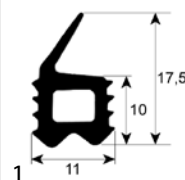

gaskets

gaskets for heated units

door seals

<b>GEV No.</b>	901675	<b>Ref. No.</b>	GS-25550
<b>description</b>	door seal profile 2060 W 420mm L 475mm external size Qty 1		

<b>GEV No.</b>	901312	<b>Ref. No.</b>	GS-23790
<b>description</b>	door seal profile 2708 W 385mm L 545mm external size		

<b>GEV No.</b>	901313	<b>Ref. No.</b>	GS-23794
<b>description</b>	door seal profile 2708 W 500mm L 730mm external size		

<b>GEV No.</b>	901132	<b>Ref. No.</b>	GS22903 GS-23778
<b>description</b>	door seal profile 2708 W 545mm L 590mm external size		
<b>For models:</b>	750-S-HD		