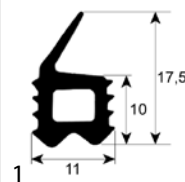

gaskets

gaskets for heated units

door seals

<b>GEV No.</b>	901675	<b>Ref. No.</b>	GS-25550
<b>description</b>	door seal profile 2060 W 420mm L 475mm external size Qty 1		

<b>GEV No.</b>	901312	<b>Ref. No.</b>	GS-23790
<b>description</b>	door seal profile 2708 W 385mm L 545mm external size		

<b>GEV No.</b>	901313	<b>Ref. No.</b>	GS-23794
<b>description</b>	door seal profile 2708 W 500mm L 730mm external size		

<b>GEV No.</b>	901132	<b>Ref. No.</b>	GS22903 GS-23778
<b>description</b>	door seal profile 2708 W 545mm L 590mm external size		
<b>For models:</b>	750-S-HD		