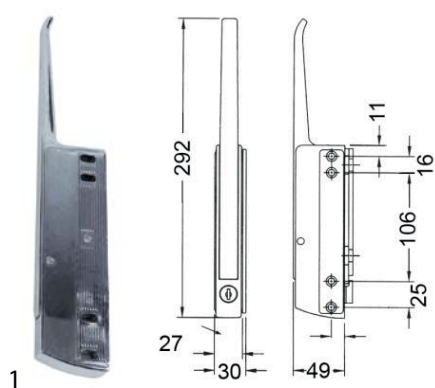

magnetic locks

CHG

<b>GEV No.</b>	690208	<b>Ref. No.</b>	HD2007
<b>description</b>	magnetic lock L 168mm mounting distance 105/147mm non lockable refrigeration units R25		

hinges

edgmount hinges

CHG

<b>GEV No.</b>	690294	<b>Ref. No.</b>	HG-2014
<b>description</b>	edgmount hinge L 140mm mounting distance 30/30mm hinging left/right without lift L1 33mm L2 30mm series R42		
<b>spare parts for</b>	690294		
	<b>GEV No.</b>	690292	<b>Ref. No.</b> —
	spring for R42 (140mm)		