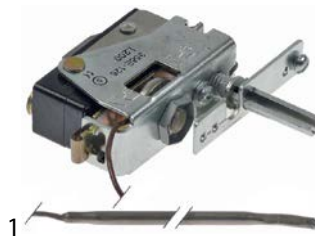

various

control thermostats

GEV No.	390994	Ref. No.	TT-33626
description	thermostat t.max. 121.11°C temperature range adjustable°C 1-pole 1NO 16A probe ø 4mm probe L 250mm capillary pipe 2140mm capillary pipe isolatedmm gland nut shaft ø 6x4.6mm shaft L 21mm shaft position° shaft position right rotation°		
For models:	750-S-HD