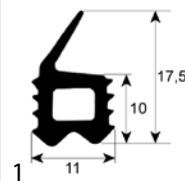

GEV No.	901312	Ref. No.	GS-23790
description	door seal profile 2708 W 385mm L 545mm external size