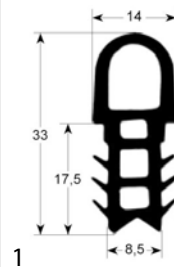

miscellaneous

<b>GEV No.</b>	710031	<b>Ref. No.</b>	CS-25675
<b>description</b>	swivel castor with swivel brake ø 90mm square pipes housing chrome-plated sheet steel capacitykg spigot hight 56mm spigot-ø 35x35mm bearing slide bearing wheel body tread H 190mm wheel width 32mm Qty 1 pcs		

gaskets

gaskets for heated units

door seals

<b>GEV No.</b>	901675	<b>Ref. No.</b>	GS-25550
<b>description</b>	door seal profile 2060 W 420mm L 475mm external size Qty 1		

<b>GEV No.</b>	901312	<b>Ref. No.</b>	GS-23790
<b>description</b>	door seal profile 2708 W 385mm L 545mm external size		