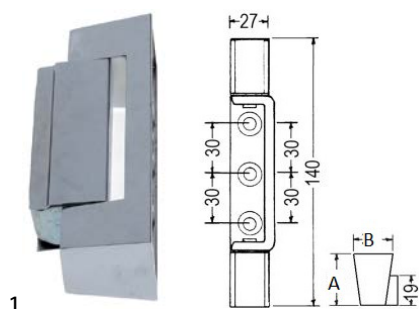

magnetic locks

CHG

<b>GEV No.</b>	690208	<b>Ref. No.</b>	HD2007
<b>description</b>	magnetic lock L 168mm mounting distance 105/147mm non lockable refrigeration units R25		

hinges

edgmount hinges

CHG

<b>GEV No.</b>	690294	<b>Ref. No.</b>	HG-2014
<b>description</b>	edgmount hinge L 140mm mounting distance 30/30mm hinging left/right without lift L1 33mm L2 30mm series R42		
<b>spare parts for</b>	690294		
	<b>GEV No.</b>	690292	<b>Ref. No.</b> —
	spring for R42 (140mm)		