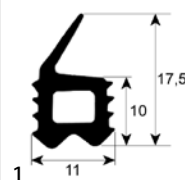

gaskets

gaskets for heated units

door seals

<b>GEV No.</b>	901675	<b>Ref. No.</b>	GS-25550
<b>description</b>	door seal profile 2060 W 420mm L 475mm external size Qty 1		

<b>GEV No.</b>	901312	<b>Ref. No.</b>	GS-23790
<b>description</b>	door seal profile 2708 W 385mm L 545mm external size		

<b>GEV No.</b>	901313	<b>Ref. No.</b>	GS-23794
<b>description</b>	door seal profile 2708 W 500mm L 730mm external size		

<b>GEV No.</b>	901132	<b>Ref. No.</b>	GS22903 GS-23778
<b>description</b>	door seal profile 2708 W 545mm L 590mm external size		
<b>For models:</b>	750-S-HD		